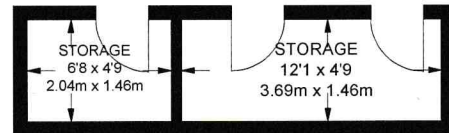

 = REDUCED HEADROOM BELOW 1.5m / 5'0

(NOT SHOWN IN ACTUAL LOCATION / ORIENTATION)

**FIRST FLOOR**  
**527 SQ FT / 49 SQ M**

**GROUND FLOOR**  
**659 SQ FT / 61.2 SQ M**

**APPROXIMATE GROSS INTERNAL AREA**  
**1186 SQ FT / 110.2 SQ M**  
**STORAGE = 93 SQ FT / 8.6 SQ M**  
**TOTAL = 1279 SQ FT / 118.8 SQ M**