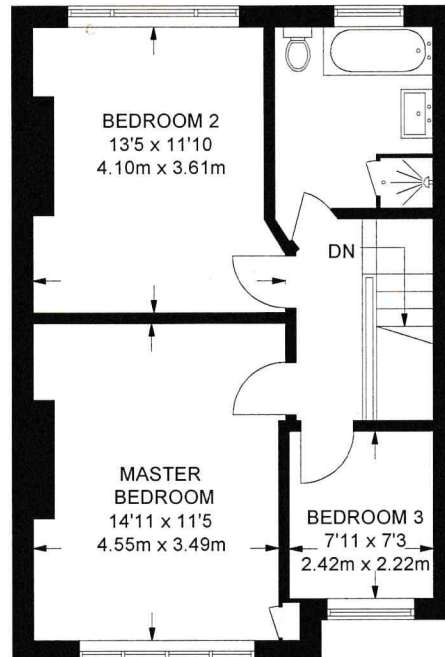

 = REDUCED HEADROOM BELOW 1.5m / 5'0

(NOT SHOWN IN ACTUAL LOCATION / ORIENTATION)

**FIRST FLOOR**  
**527 SQ FT / 49 SQ M**

**GROUND FLOOR**  
**659 SQ FT / 61.2 SQ M**

**APPROXIMATE GROSS INTERNAL AREA**  
**1186 SQ FT / 110.2 SQ M**  
**STORAGE = 93 SQ FT / 8.6 SQ M**  
**TOTAL = 1279 SQ FT / 118.8 SQ M**